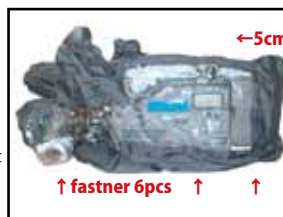

RAINCOVER (for ENG camera • for EFP HANDYCamera)

for ENG

NH-TY-2

Square Transparency type
(suitable camera are same NH-YLF)
H300×W170×D600mm

NH-YLF

general ENG camera (with x22 lens)

1. 1 there are 6pcs fastner at bottom.
   (open and close suitable point.
   bottom also close fastner)

- cameraman can select suitable insert hand point
- you can open only tripod base point.
- you can open only battery and cable point.

1. 2 Variable rear side 5cm : with velcro.

1. 3 you can hold grip

(you can also use shoulder strap)

1. 4 you can change media and tape.

you can put out little microphone
(you can close raincover)

NH-ILF

you can fix raincover with velcro at lens food
another spec are same NH-YLF

Suitable camera

SONY:PDW-750/800/700/PXW-X500/X320/PMW-400/HDW-750/790 etc.
Panasonic:AJ-PX800G/PX380GF/PX5000/HPX3700G/HPX555/KDX900 etc.

NH-YLF-WIRELESS

1. •for rear wireless camera
   - •for use camera with double battery
2. NH-YLF extend rear + 10cm.

NH-YLF-ZOOM

1. for use x 4 0 zoom lens etc.
2. NH-YLF extend front + 10cm.
   another spec are same NH-YLF

NH-YLF-ARMFOOD

1. with tubecover for left & right arms
2. you can insert hand to tube cover
   for typhoon • shooting at sea
   another spec are same NH-YLF

for EFP HANDY CAMERA SONY HDC-2500 • HSC300 / Ikegami HDK-79EX etc.

RC-HEFP1

standard EFP HANDY type

- •Variable rear side 5cm : with velcro.
- •ventilate heat : with mesh and eaves

RC-HEFP1-VF

production by order

EFP HANDY with rear finder

spec basically are same RC-HEFP1

RC-HEFP1-D F P U

production by order

EFP HANDY with FPU

(Ikegami PP-57 and NEC etc.)

spec basically are same RC-HEFP1