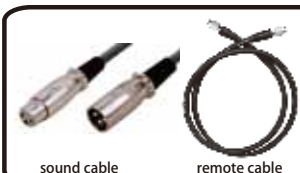

sound cable

remote cable

We can another CABLE!
Please feel free to contact us!