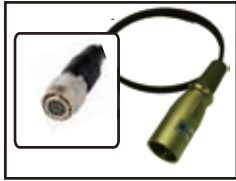

CABLE • CONNECTOR (DCPLUG • USB • LEMO • CIGAR)